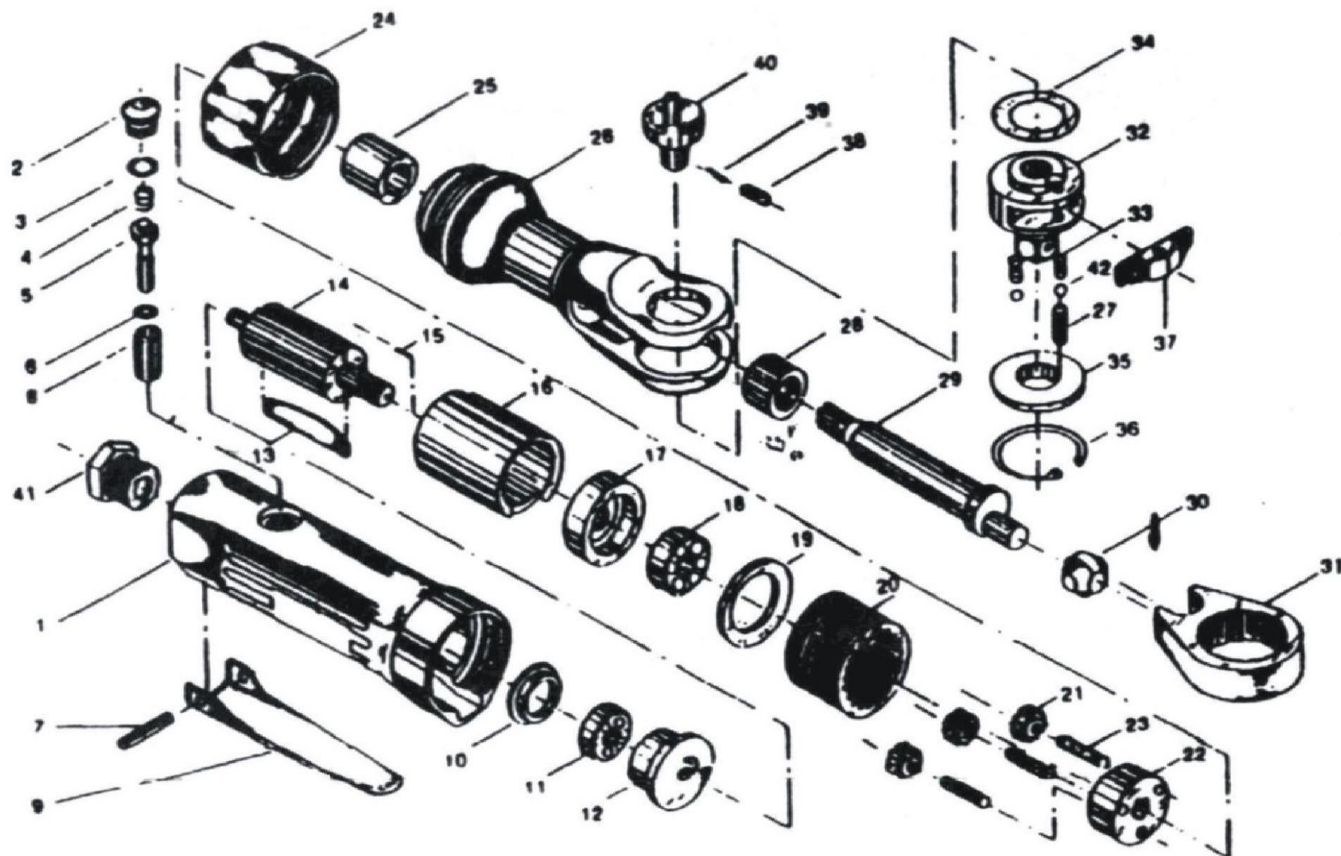

# Air Ratchet Wrench ARW-950

Model No.:

# Air Ratchet Wrench ARW-950

**MODEL ARW-950 Air Ratchet Wrench**

INDEX	PART NO.	DESCRIPTION	INDEX	PART NO.	DESCRIPTION
1	BFR1270201001	HOUSING (THROTTLE VALVE)	23	BFR1270201023	IDLER GEAR PIN
2	BFR1270201002	VALVE PLUG	24	BFR1270201024	CLAMP NUT
3	BFR1270201003	O-RING	25	BFR1270201025	BUSHING
4	BFR1270201004	SPRING	26	BFR1270201026	RATCHET HOUSING
5	BFR1270201005	ROLL PIN	27	BFR1270201027	PIN
6	BFR1270201006	O-RING	28	BFR1270201028	NEEDLE BEARING
7	BFR1270201007	SPRING PIN	29	BFR1270201029	CRANK SHAFT
9	BFR1270201009	THROTTLE LEVER	30	BFR1270201030	DRIVE BUSHING
10	BFR1270201010	END PLATE CAP	31	BFR1272010311	RATCHET YOKE
11	BFR1270201011	REAR BEARING	32	BFR1270201032	RATCHET ANVIL (3/8")
12	BFR1270201012	REAR PLATE	33	BFR1270201033	SPRING
13	BFR1270201013	ROTOR BLADE	34	BFR1270201034	WASHER
14	BFR1270201014	ROTOR	35	BFR1270201035	THRUST WASHER (3/8")
15	BFR1270201015	CYLINDER PIN	36	BFR1270201036	RETAINER RING
16	BFR1270201016	CYLINDER	37	BFR1270201037	RATCHET PAWL
17	BFR1270201017	FRONT PLATE	38	BFR1270201038	LOCK PIN
18	BFR1270201018	FRONT BEARING	39	BFR1270201039	SPRING
19	BFR1270201019	WASHER	40	BFR1272010401	REVERSE BUTTON
20	BFR1270201020	THREAD RING GEAR	41	BFR1270201041	CONNECTION HEAD
21	BFR1270201021	IDLER GEAR	42	BFR1270201042	STEEL BALL
22	BFR1270201022	IDLER GEAR PLATE			