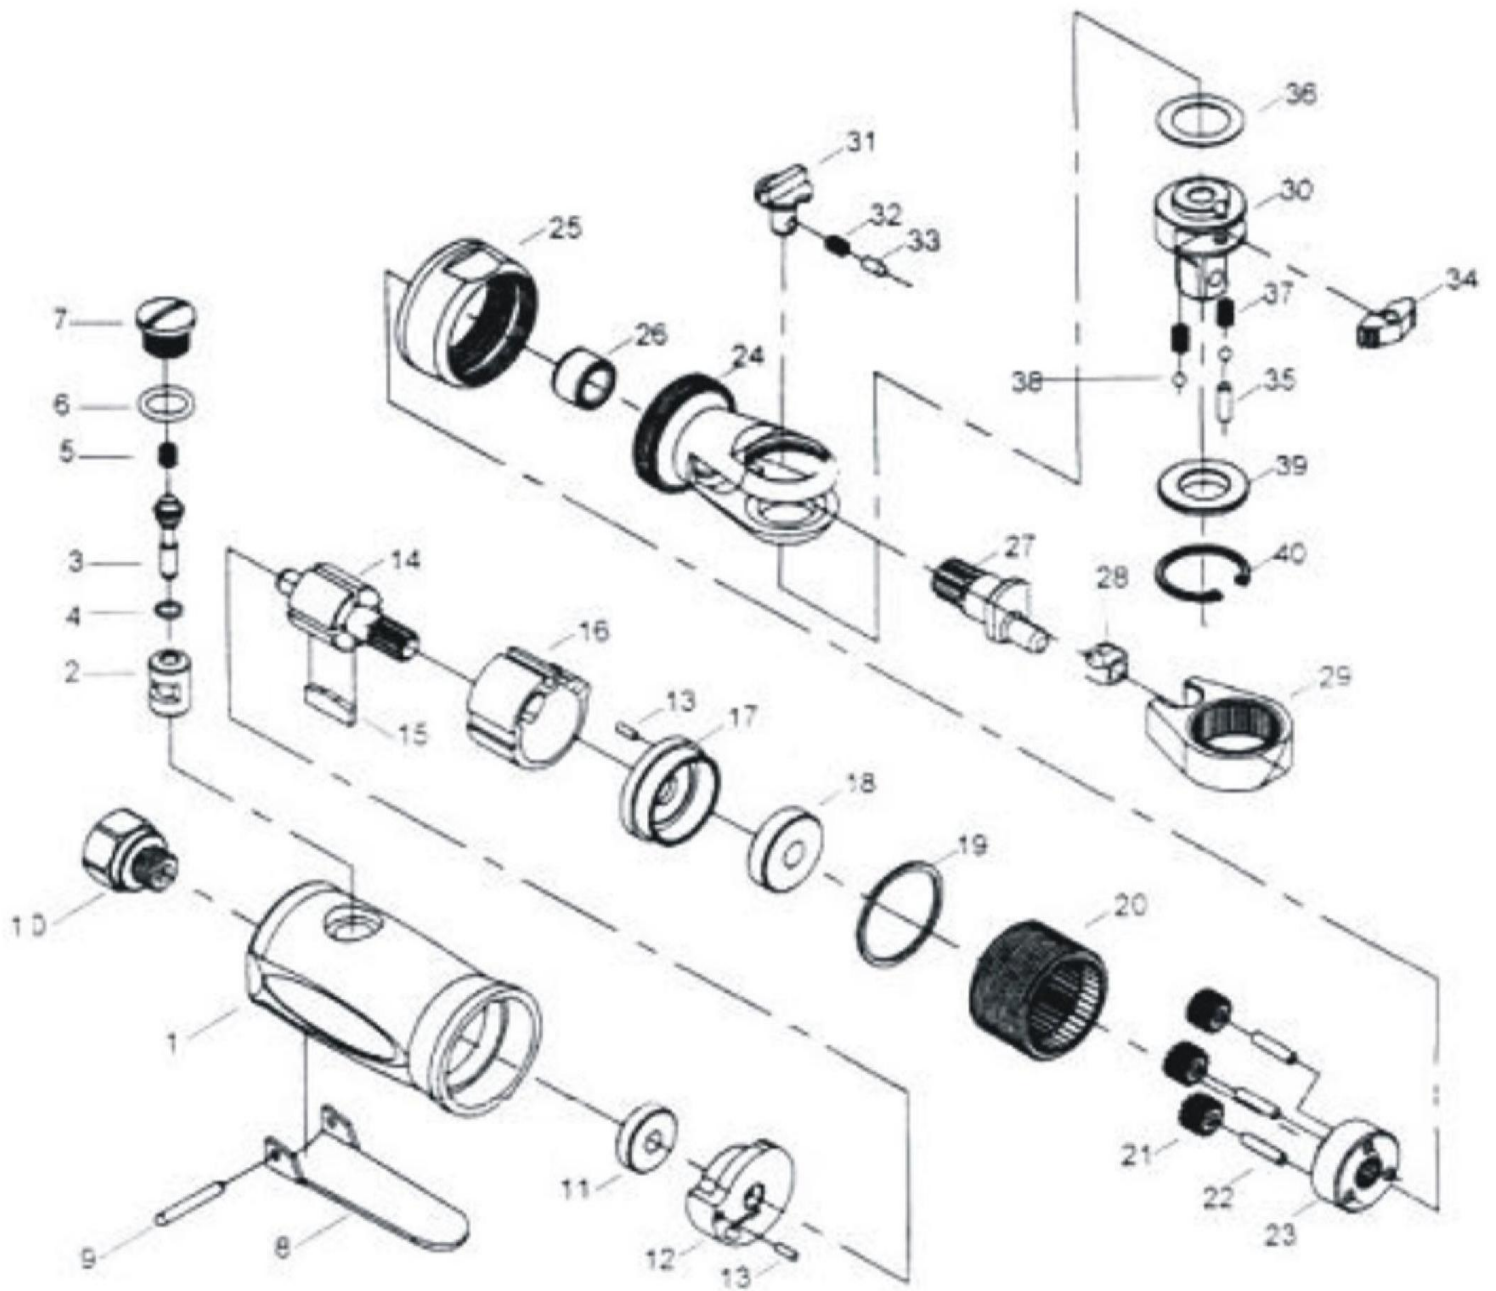

Model No.:

Ratchet Wrench 1/4" & 3/8"

ARW-950SS/635SS

Model No.:

Ratchet Wrench 1/4" & 3/8" ARW-950SS/635SS

MODEL ARW-950SS/635SS 1/4" & 3/8" Ratchet Wrench

INDEX	PART NO.	DESCRIPTION	INDEX	PART NO.	DESCRIPTION
1	BFR13300206001	HOUSING	21	BFR13302020211	IDLER GEAR
2	BFR13300206002	THROTTLE VAVLE	22	BFR13300202023	IDLER GEAR PIN
3	BFR13300202005	ROLL PIN	23	BFR13300202022	IDLER GEAR PLATE
4	BFR13300201006	O-RING	24	BFR13300206013	RATCHET HOUSING
5	BFR13300201P02	SPRING	25	BFR13300206005	CLAMP NUT
6	BFR13300201003	O-RING	26	BFR13300206004	BUSHING
7	BFR13300201002	VALVE PLUG	27	BFR13300206014	CRANK SHAFT
8	BFR13300206003	THROTTLE VALVE	28	BFR13300206015	DRIVE BUSHING
9	BFR13300401031	SPRING PIN	29	BFR13300206017	RATCHET YOKE
10	BFR13300206006	AIR STRAINER ASSEMBLY	30	BFR13300206018	RATCHET ANVIL (1/4")(3/8")
11	BFR13302030121	REAR BEARING	31	BFR13300206020	REVERSE BUTTON
12	BFR13300203013	REAR PLATE	32	BFR13300202039	SPRING
13	BFR13300401004	CYLINDER PIN	33	BFR13300202038	LOCK PIN
14	BFR13300206010	ROTOR	34	BFR13300206007	RATCHET PAWL
15	BFR13300206009	ROTOR BLADE	35	BFR13300206008	PIN
16	BFR13300206016	CYLINDER	36	BFR13300206019	WASHER
17	BFR13300203017	FRONT PLATE	37	BFR1330022033	SPRING
18	BFR13302010181	FRONT BEARING	38	BFR13300202042	STEEL BALL
19	BFR1330023019	WASHER	39	BFR13300206011	THRUST WASHER (1/4")(3/8")
20	BFR13300203020	THREAD RING GEAR	40	BFR13300206012	RETAINER RING